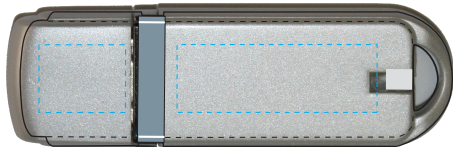

The Curve USB Template

Side 1*

Maximum size of cap: 11mm x 9mm
Maximum size of body: 28mm x 9mm

Side 2*

Pantone Color(s): _____

*Logo imprint on side of drive will fluctuate. (PC USB ports fluctuate also, thus the reason we do not suggest an extra cost to consistently print on the same side. Note, with cap on, both sides look the same.