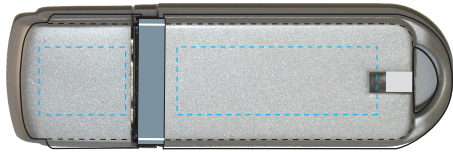

The Curve USB Template

Side 1*

Maximum size of cap: 11mm x 9mm
Maximum size of body: 28mm x 9mm

Side 2*

Pantone Color(s): _____

*Logo imprint on side of drive will fluctuate. (PC USB ports fluctuate also, thus the reason we do not suggest an extra cost to consistently print on the same side. Note, with cap on, both sides look the same.