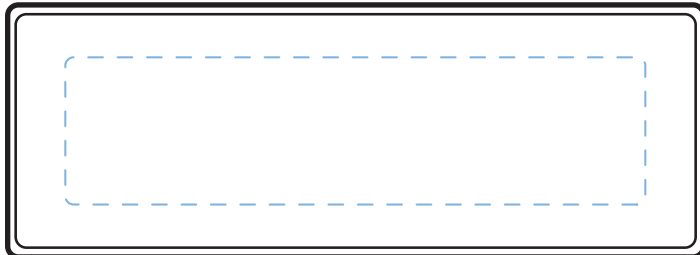

**omnipress**  
Power+USB Artwork

front

back

Pantone Color(s): side 1: \_\_\_\_\_

side 2: \_\_\_\_\_

**Art Instructions**

- Create your art on the "artwork" layer
- Specify Pantone colors for your artwork
- Convert all text to outlines
- Send art in vector format (.ai, .eps, or editable pdf)