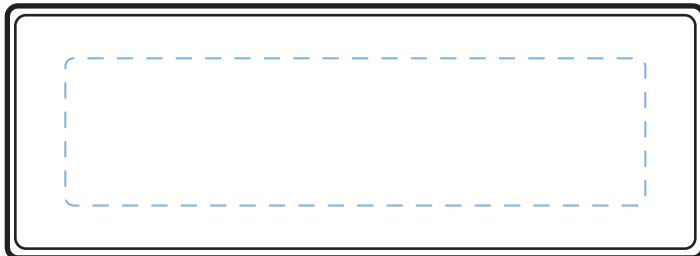

**omnipress**  
Power+USB Artwork

front

back

Pantone Color(s): side 1: \_\_\_\_\_

side 2: \_\_\_\_\_

**Art Instructions**

- Create your art on the "artwork" layer
- Specify Pantone colors for your artwork
- Convert all text to outlines
- Send art in vector format (.ai, .eps, or editable pdf)